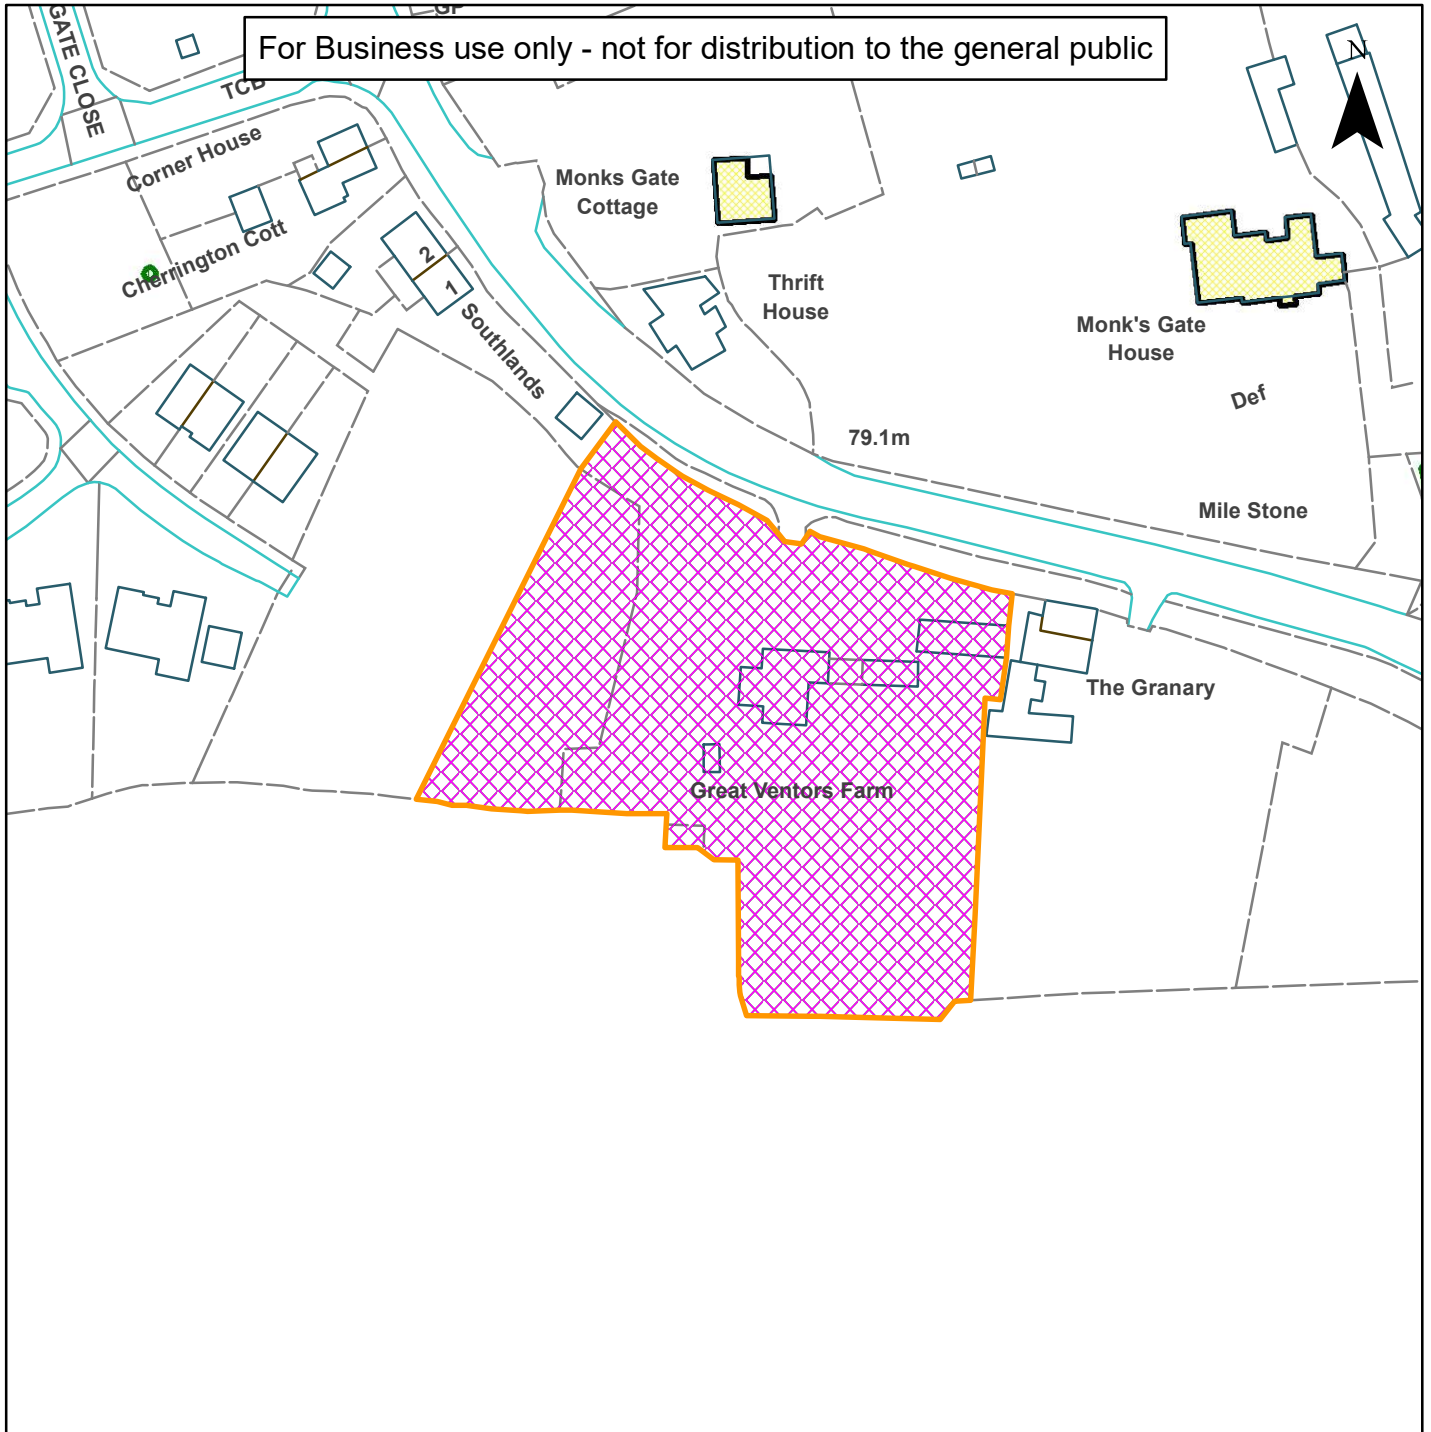

07) DC/22/1178

Horsham  
District  
Council

Great Ventors Farm, Brighton Road, Monks Gate, Horsham,  
West Sussex, RH13 6JD

For Business use only - not for distribution to the general public

Scale: 1:1,250

Reproduced by permission of Ordnance Survey map on behalf  
of HMSO. © Crown copyright and database rights (2019).  
Ordnance Survey Licence.100023865

Organisation	Horsham District Council
Department	
Comments	
Date	22/09/2022
MSA Number	100023865